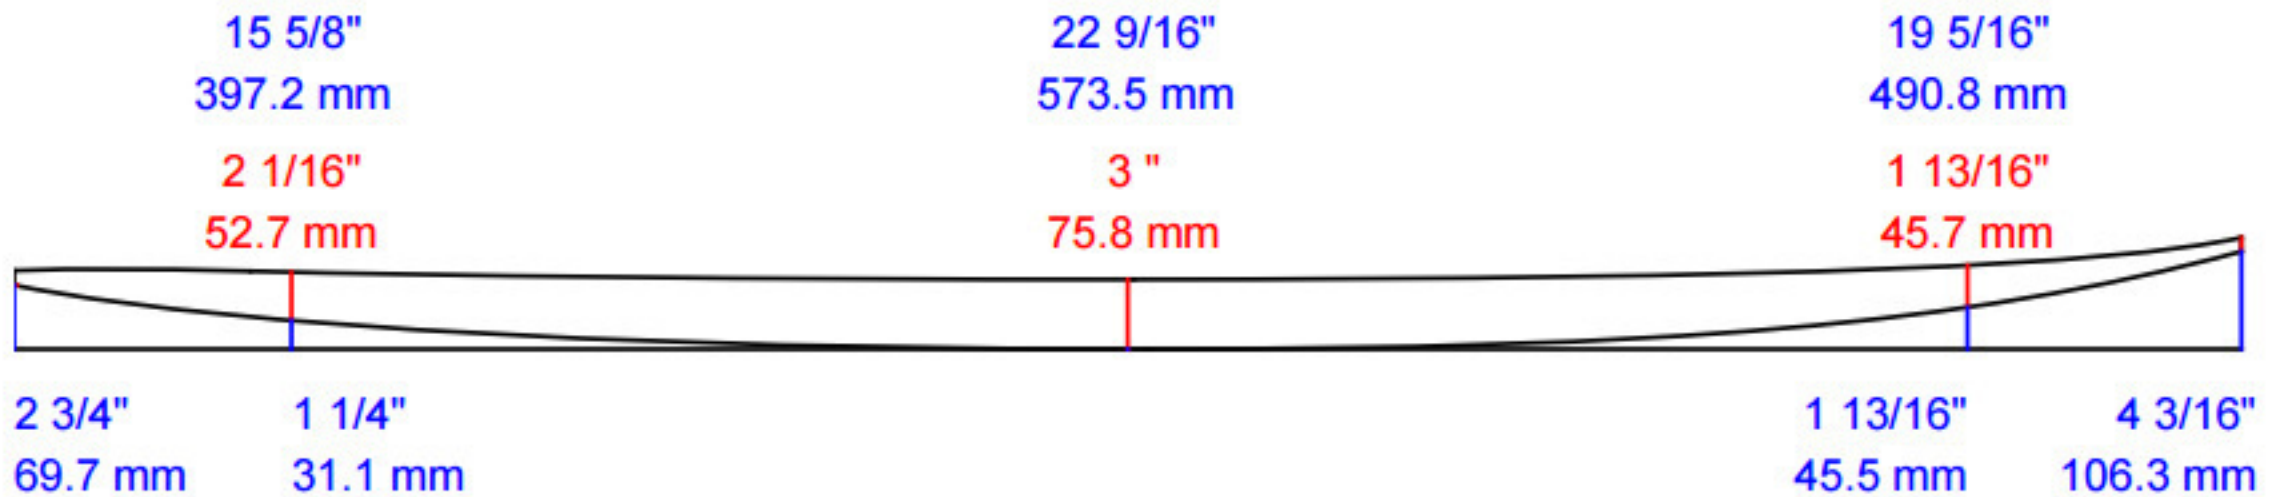

AKU SHAPER

Customer:

Date: 6 mai 2015

Length: 7' 12" (2438.4)

Width: 22 3/4" (577.9)

Thickness: 3" (75.8)

Tail Stop: 23 5/8" (600.0)

File: EGG Mini Malibu 8'0

Blank:

Designed by:

Measurements are center, one foot in and one foot back, over curve.